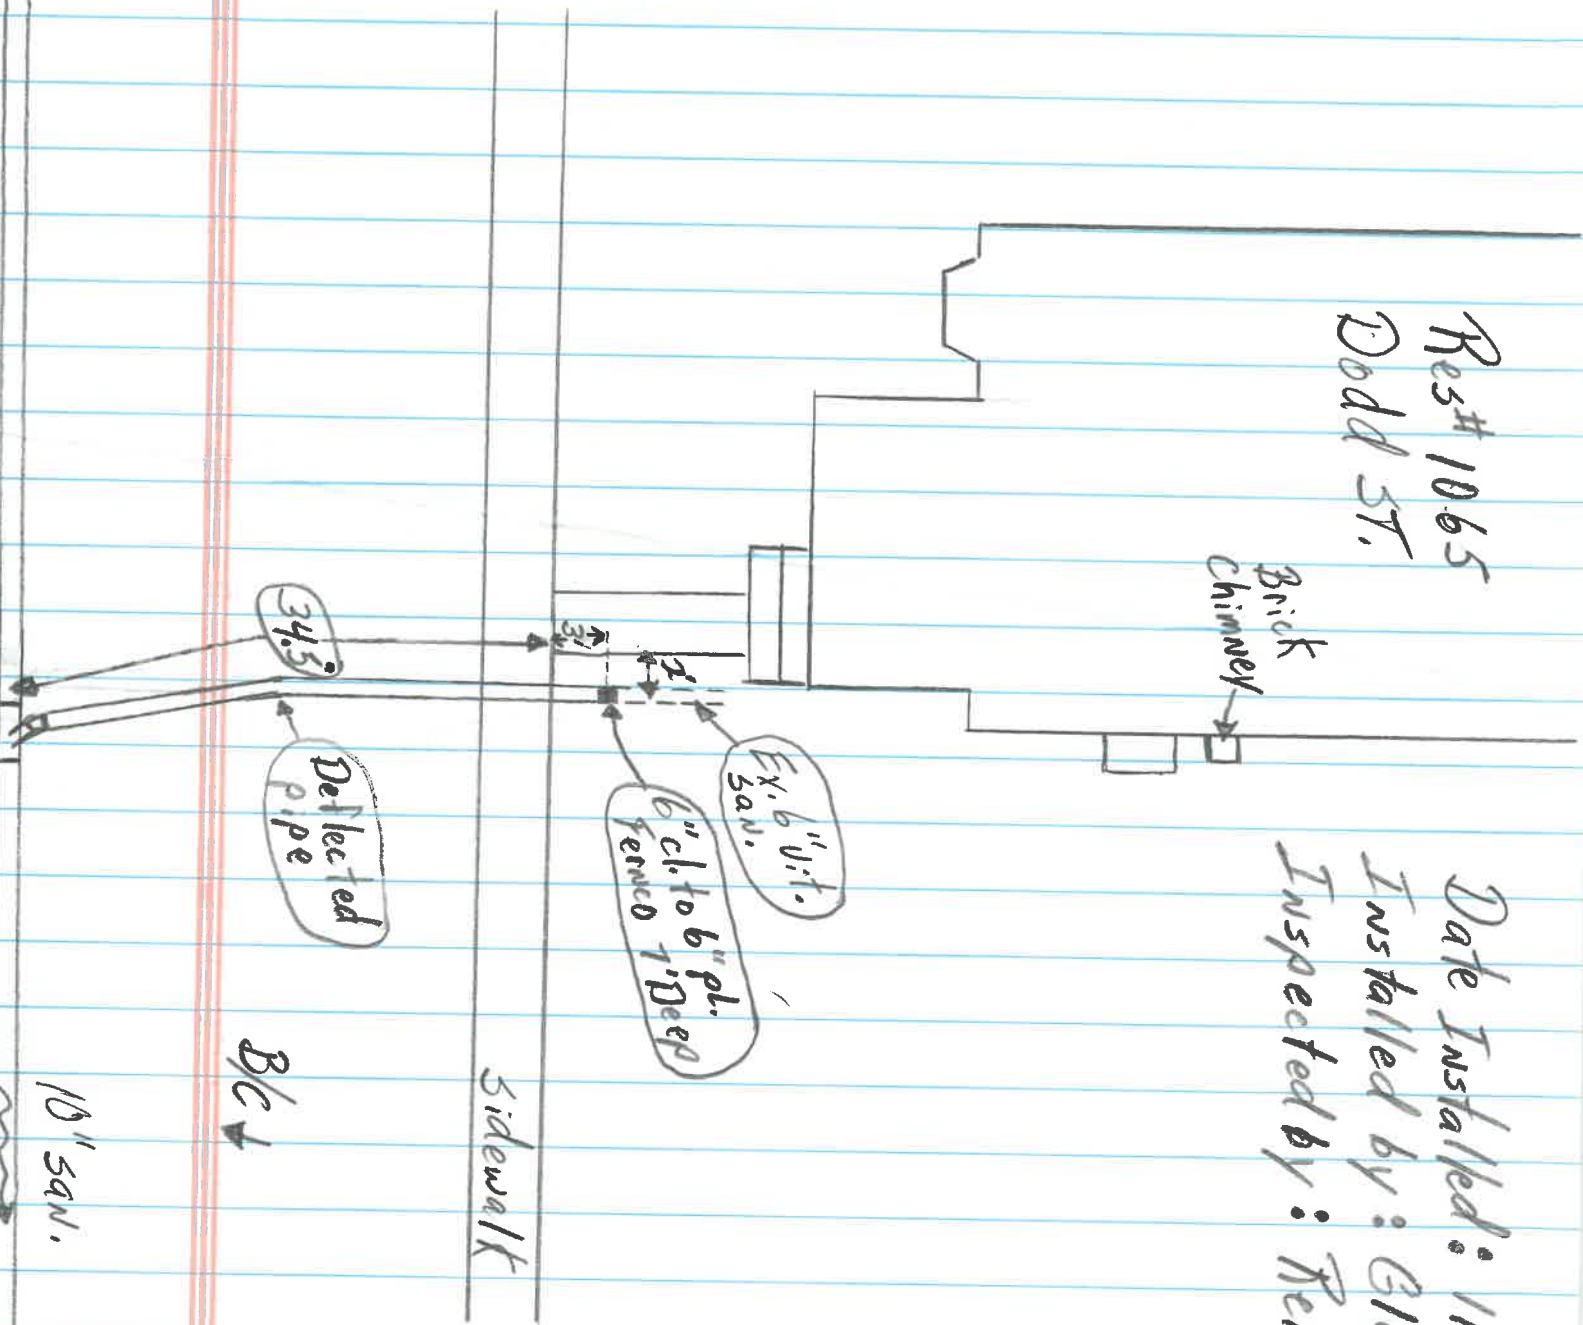

Res# 1065
Dodd St.

Brick
Chimney

Date Installed: 11-16-04
Installed by: Gleason Constr.
Inspected by: Rex Mo11

Sidewalk

B/c

10" san.

Res# 1065
Dodd St.

Brick
Chimney

Date Installed: 11-16-04
Installed by: Gleason Constr.
Inspected by: Rex Mo/1

10" San.

B/c

Sidewalk